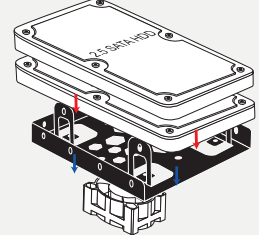

or

for 2 x 2.5" SSD/HDD