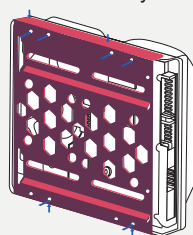

Housing material
aluminum

fan mounting
2 x 40 mm

weight
20.5 g

Dimensions
101.8 x 98 x 9.8 mm

Aluminium installation frame 2.5" to 3.5"

For installation into a 3.5" bay

Installation option: 1 x 2.5" SSD/HDD or 1 x 3.5" HDD or 1 x 3.5" FDD

Horizontal and vertical mounting holes

blue

- 21287 | black
- 21289 | silver
- 21290 | red
- 21291 | blue

for 2.5" SSD/HDD

or

for 3.5" HDD bay

or

for 3.5" FDD bay

Air permeable
honeycomb

Housing material
aluminum

fan mounting
2 x 40 mm

weight
20.5 g

Dimensions
101.8 x 98 x 9.8 mm

Aluminium installation frame 2.5" to 3.5"

For installation into a 3.5" bay
Installation option: 2 x 2.5" SSD/HDD with 10.5 mm height
Horizontal and vertical mounting holes