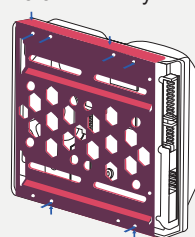

08

21334
Aluminium installation frame 2 x 2.5" to
3.5" red

09

21335
Aluminium installation frame
2 x 2.5" to 3.5" blue

Aluminium installation frame 2.5" to 3.5"

For installation into a 3.5" bay

Installation option: 1 x 2.5" SSD/HDD or 1 x 3.5" HDD or 1 x 3.5" FDD

Horizontal and vertical mounting holes

black

- 21287 | black
- 21289 | silver
- 21290 | red
- 21291 | blue

for 2.5" SSD/HDD

or

for 3.5" HDD bay

or

for 3.5" FDD bay

Air permeable
honeycomb

Housing material
aluminum

fan mounting
2 x 40 mm

weight
20.5 g

Dimensions
101.8 x 98 x 9.8 mm

Aluminium installation frame 2.5" to 3.5"

For installation into a 3.5" bay

Installation option: 1 x 2.5" SSD/HDD or 1 x 3.5" HDD or 1 x 3.5" FDD