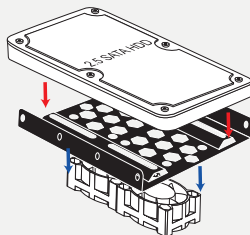

Air permeable
honeycomb

Housing material
aluminum

fan mounting
2 x 40 mm

weight
20.5 g

Dimensions
101.8 x 98 x 9.8 mm

Aluminium installation frame 2.5" to 3.5"

For installation into a 3.5" bay

Installation option: 1 x 2.5" SSD/HDD or 1 x 3.5" HDD or 1 x 3.5" FDD

Horizontal and vertical mounting holes

- 21287 | black
- 21289 | silver
- 21290 | red
- 21291 | blue

for 2.5" SSD/HDD

or

for 3.5" HDD bay

or

for 3.5" FDD bay

Air permeable
honeycomb