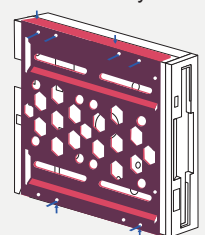

Air permeable
honeycomb

Housing material
aluminum

fan mounting
2 x 40 mm

weight
20.5 g

Dimensions
101.8 x 98 x 9.8 mm

Aluminium installation frame 2.5" to 3.5"

For installation into a 3.5" bay

Installation option: 1 x 2.5" SSD/HDD or 1 x 3.5" HDD or 1 x 3.5" FDD

Horizontal and vertical mounting holes

- 21287 | black
- 21289 | silver
- 21290 | red
- 21291 | blue

for 2.5" SSD/HDD

or

for 3.5" HDD bay

or

for 3.5" FDD bay

Air permeable
honeycomb

Housing material
aluminum

fan mounting
2 x 40 mm

weight
20.5 g

Dimensions
101.8 x 98 x 9.8 mm

Aluminium installation frame 2.5" to 3.5"

For installation into a 3.5" bay

Installation option: 1 x 2.5" SSD/HDD or 1 x 3.5" HDD or 1 x 3.5" FDD