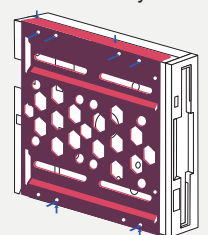

Housing material
aluminum

fan mounting
2 x 40 mm

weight
20.5 g

Dimensions
101.8 x 98 x 9.8 mm

Aluminium installation frame 2.5" to 3.5"

For installation into a 3.5" bay

Installation option: 1 x 2.5" SSD/HDD or 1 x 3.5" HDD or 1 x 3.5" FDD

Horizontal and vertical mounting holes

blue

- 21287 | black
- 21289 | silver
- 21290 | red
- 21291 | blue

for 2.5" SSD/HDD

or

for 3.5" HDD bay

or

for 3.5" FDD bay

Air permeable
honeycomb

Housing material
aluminum

fan mounting
2 x 40 mm

weight
20.5 g

Dimensions
101.8 x 98 x 9.8 mm

Aluminium installation frame 2.5" to 3.5"

For installation into a 3.5" bay
Installation option: 2 x 2.5" SSD/HDD with 10.5 mm height
Horizontal and vertical mounting holes