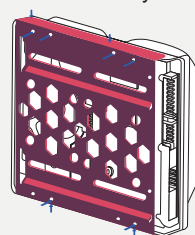

Air permeable
honeycomb

Housing material
aluminum

fan mounting
2 x 40 mm

weight
20.5 g

Dimensions
101.8 x 98 x 9.8 mm

Aluminium installation frame 2.5" to 3.5"

For installation into a 3.5" bay

Installation option: 1 x 2.5" SSD/HDD or 1 x 3.5" HDD or 1 x 3.5" FDD

Horizontal and vertical mounting holes

silver

- 21287 | black
- 21289 | silver
- 21290 | red
- 21291 | blue

for 2.5" SSD/HDD

or

for 3.5" HDD bay

or

for 3.5" FDD bay