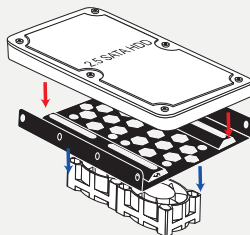

Housing material
aluminum

fan mounting
2 x 40 mm

weight
20.5 g

Dimensions
101.8 x 98 x 9.8 mm

Aluminium installation frame 2.5" to 3.5"

For installation into a 3.5" bay

Installation option: 1 x 2.5" SSD/HDD or 1 x 3.5" HDD or 1 x 3.5" FDD

Horizontal and vertical mounting holes

blue

- 21287 | black
- 21289 | silver
- 21290 | red
- 21291 | blue

for 2.5" SSD/HDD

or

for 3.5" HDD bay

or

for 3.5" FDD bay

Air permeable
honeycomb

Housing material
aluminum

fan mounting
2 x 40 mm

weight
20.5 g

Dimensions
101.8 x 98 x 9.8 mm

Aluminium installation frame 2.5" to 3.5"

For installation into a 3.5" bay
Installation option: 2 x 2.5" SSD/HDD with 10.5 mm height
Horizontal and vertical mounting holes