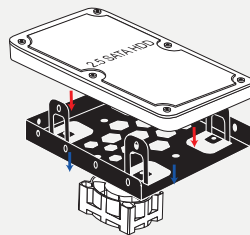

for 1 x 2.5" SSD/HDD