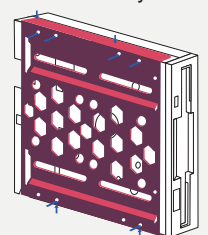

Air permeable
honeycomb

Housing material
aluminum

fan mounting
2 x 40 mm

weight
20.5 g

Dimensions
101.8 x 98 x 9.8 mm

Aluminium installation frame 2.5" to 3.5"

For installation into a 3.5" bay

Installation option: 1 x 2.5" SSD/HDD or 1 x 3.5" HDD or 1 x 3.5" FDD

Horizontal and vertical mounting holes

silver

- 21287 | black
- 21289 | silver
- 21290 | red
- 21291 | blue

for 2.5" SSD/HDD

or

for 3.5" HDD bay

or

for 3.5" FDD bay