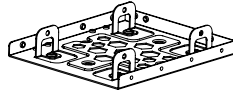

CATALOGUE 2020

Frame

The 2.5" SSD and HDD with this aluminium installation frame by Delock can be mounted in a 3.5" drive bay of a PC

Frame

02

21287
Aluminium installation frame
2.5" to 3.5" black

03

21289
Aluminium installation frame
2.5" to 3.5" silver

08

21334
Aluminium installation frame 2 x 2.5" to
3.5" red

09

21335
Aluminium installation frame
2 x 2.5" to 3.5" blue

Aluminium installation frame 2.5" to 3.5"

For installation into a 3.5" bay

Installation option: 1 x 2.5" SSD/HDD or 1 x 3.5" HDD or 1 x 3.5" FDD