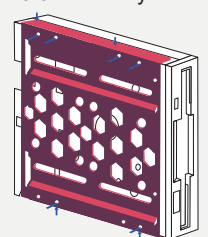

08

21334
Aluminium installation frame 2 x 2.5" to
3.5" red

09

21335
Aluminium installation frame
2 x 2.5" to 3.5" blue

Aluminium installation frame 2.5" to 3.5"

For installation into a 3.5" bay

Installation option: 1 x 2.5" SSD/HDD or 1 x 3.5" HDD or 1 x 3.5" FDD

Horizontal and vertical mounting holes

black

- 21287 | black
- 21289 | silver
- 21290 | red
- 21291 | blue

for 2.5" SSD/HDD

or

for 3.5" HDD bay

or

for 3.5" FDD bay

Air permeable
honeycomb

Housing material
aluminum

fan mounting
2 x 40 mm

weight
20.5 g

Dimensions
101.8 x 98 x 9.8 mm

Aluminium installation frame 2.5" to 3.5"

For installation into a 3.5" bay

Installation option: 1 x 2.5" SSD/HDD or 1 x 3.5" HDD or 1 x 3.5" FDD