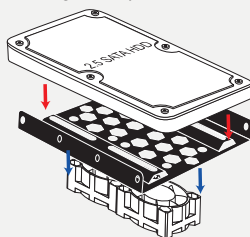

08

21334
Aluminium installation frame 2 x 2.5" to
3.5" red

09

21335
Aluminium installation frame
2 x 2.5" to 3.5" blue

Aluminium installation frame 2.5" to 3.5"

For installation into a 3.5" bay

Installation option: 1 x 2.5" SSD/HDD or 1 x 3.5" HDD or 1 x 3.5" FDD

Horizontal and vertical mounting holes

black

- 21287 | black
- 21289 | silver
- 21290 | red
- 21291 | blue

for 2.5" SSD/HDD

or

for 3.5" HDD bay

or

for 3.5" FDD bay

Air permeable
honeycomb

Housing material
aluminum

fan mounting
2 x 40 mm

weight
20.5 g

Dimensions
101.8 x 98 x 9.8 mm

Aluminium installation frame 2.5" to 3.5"

For installation into a 3.5" bay

Installation option: 1 x 2.5" SSD/HDD or 1 x 3.5" HDD or 1 x 3.5" FDD