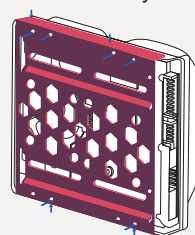

Air permeable
honeycomb

Housing material
aluminum

fan mounting
2 x 40 mm

weight
20.5 g

Dimensions
101.8 x 98 x 9.8 mm

Aluminium installation frame 2.5" to 3.5"

For installation into a 3.5" bay

Installation option: 1 x 2.5" SSD/HDD or 1 x 3.5" HDD or 1 x 3.5" FDD

Horizontal and vertical mounting holes

- 21287 | black
- 21289 | silver
- 21290 | red
- 21291 | blue

for 2.5" SSD/HDD

or

for 3.5" HDD bay

or

for 3.5" FDD bay

Air permeable
honeycomb

Housing material
aluminum

fan mounting
2 x 40 mm

weight
20.5 g

Dimensions
101.8 x 98 x 9.8 mm

Aluminium installation frame 2.5" to 3.5"

For installation into a 3.5" bay

Installation option: 1 x 2.5" SSD/HDD or 1 x 3.5" HDD or 1 x 3.5" FDD