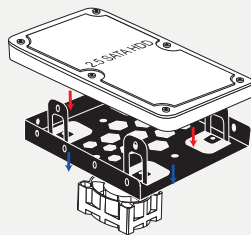

for 1 x 2.5" SSD/HDD