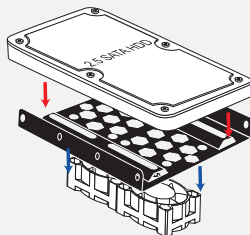

Air permeable
honeycomb

Housing material
aluminum

fan mounting
2 x 40 mm

weight
20.5 g

Dimensions
101.8 x 98 x 9.8 mm

Aluminium installation frame 2.5" to 3.5"

For installation into a 3.5" bay

Installation option: 1 x 2.5" SSD/HDD or 1 x 3.5" HDD or 1 x 3.5" FDD

Horizontal and vertical mounting holes

silver

- 21287 | black
- 21289 | silver
- 21290 | red
- 21291 | blue

for 2.5" SSD/HDD

or

for 3.5" HDD bay

or

for 3.5" FDD bay